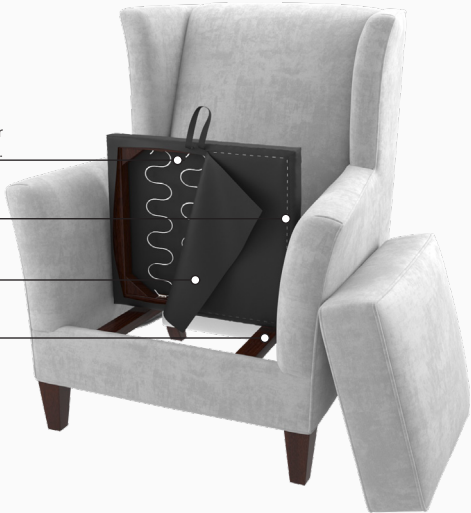

Removable Seat Deck

REMOVEABLE SEAT DECK

Seat decks are manufactured to be easily lifted out of the frame for quick removal and simple clean up.

Seat suspension under cushion includes a spring unit for seating comfort and extends the life of the seat cushion.

Stainless steel staples prevent rust.

Seat deck is finished in moisture resistant vinyl for easy clean up.

All internal exposed wood surfaces are sealed for moisture resistance and cleanability.

Loose Seat

Tight Seat

Also available in tight seat styles.
Seat cushion and deck lift out as a complete unit.